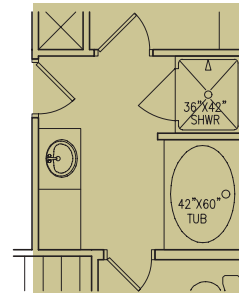

The McPherson

4 Bedrooms • 2.5 Baths • 2,234 Square Feet

QUALITY | INTEGRITY | VALUE

The McPherson

4 Bedrooms • 2.5 Baths • 2,234 Square Feet

FIRST FLOOR PLAN

QUALITY | INTEGRITY | VALUE

The McPherson

4 Bedrooms • 2.5 Baths • 2,234 Square Feet

SECOND FLOOR PLAN

QUALITY | INTEGRITY | VALUE

The McPherson

4 Bedrooms • 2.5 Baths • 2,234 Square Feet

PREFAB SHOWER ONLY
60X36

GARDEN TUB 60X42
AND SEPARATE PREFAB
SHOWER 42X36

GARDEN TUB 60X42
AND SEPARATE SHOWER –
WALL TILE & 42X42 PAN

SHOWER ONLY
WALL TILE & 60X42 PAN

60X42 SHOWER ONLY
WALL TILE W/ZERO ENTRY
ON SLAB

QUALITY | INTEGRITY | VALUE