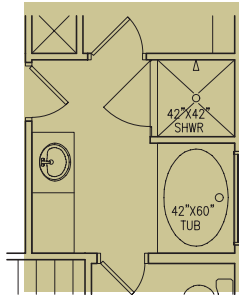

The McPherson

4 Bedrooms • 2.5 Baths • 2,234 Square Feet

QUALITY | INTEGRITY | VALUE

The McPherson

4 Bedrooms • 2.5 Baths • 2,234 Square Feet

FIRST FLOOR PLAN

QUALITY | INTEGRITY | VALUE

The McPherson

4 Bedrooms • 2.5 Baths • 2,234 Square Feet

SECOND FLOOR PLAN

QUALITY | INTEGRITY | VALUE

The McPherson

4 Bedrooms • 2.5 Baths • 2,234 Square Feet

PREFAB SHOWER ONLY
60X36

GARDEN TUB 60X42
AND SEPARATE PREFAB
SHOWER 42X36

GARDEN TUB 60X42
AND SEPARATE SHOWER –
WALL TILE & 42X42 PAN

SHOWER ONLY
WALL TILE & 60X42 PAN

60X42 SHOWER ONLY
WALL TILE W/ZERO ENTRY
ON SLAB

QUALITY | INTEGRITY | VALUE