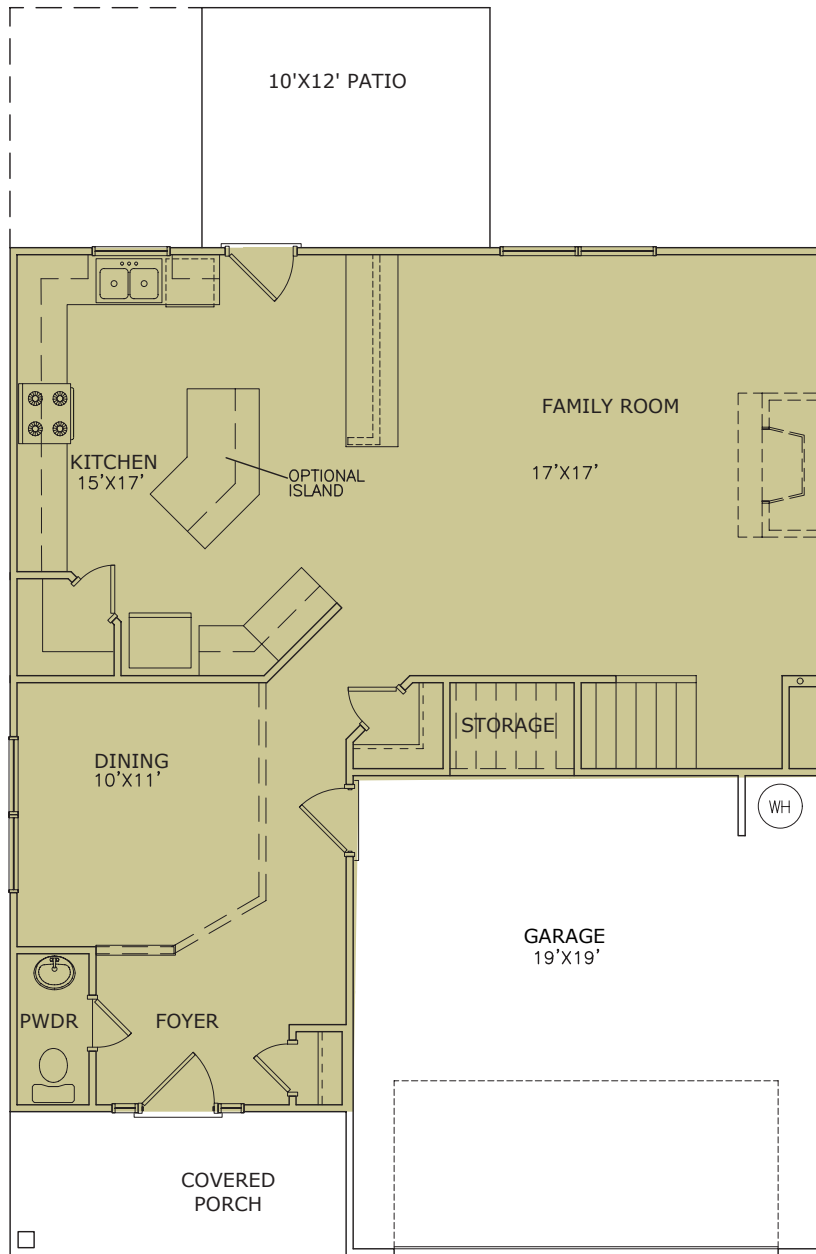

The McPherson

4 Bedrooms • 2.5 Baths • 2,234 Square Feet

QUALITY | INTEGRITY | VALUE

The McPherson

4 Bedrooms • 2.5 Baths • 2,234 Square Feet

FIRST FLOOR PLAN

QUALITY | INTEGRITY | VALUE

The McPherson

4 Bedrooms • 2.5 Baths • 2,234 Square Feet

SECOND FLOOR PLAN

QUALITY | INTEGRITY | VALUE

The McPherson

4 Bedrooms • 2.5 Baths • 2,234 Square Feet

PREFAB SHOWER ONLY
60X36

GARDEN TUB 60X42
AND SEPARATE PREFAB
SHOWER 42X36

GARDEN TUB 60X42
AND SEPARATE SHOWER –
WALL TILE & 42X42 PAN

SHOWER ONLY
WALL TILE & 60X42 PAN

60X42 SHOWER ONLY
WALL TILE W/ZERO ENTRY
ON SLAB

QUALITY | INTEGRITY | VALUE