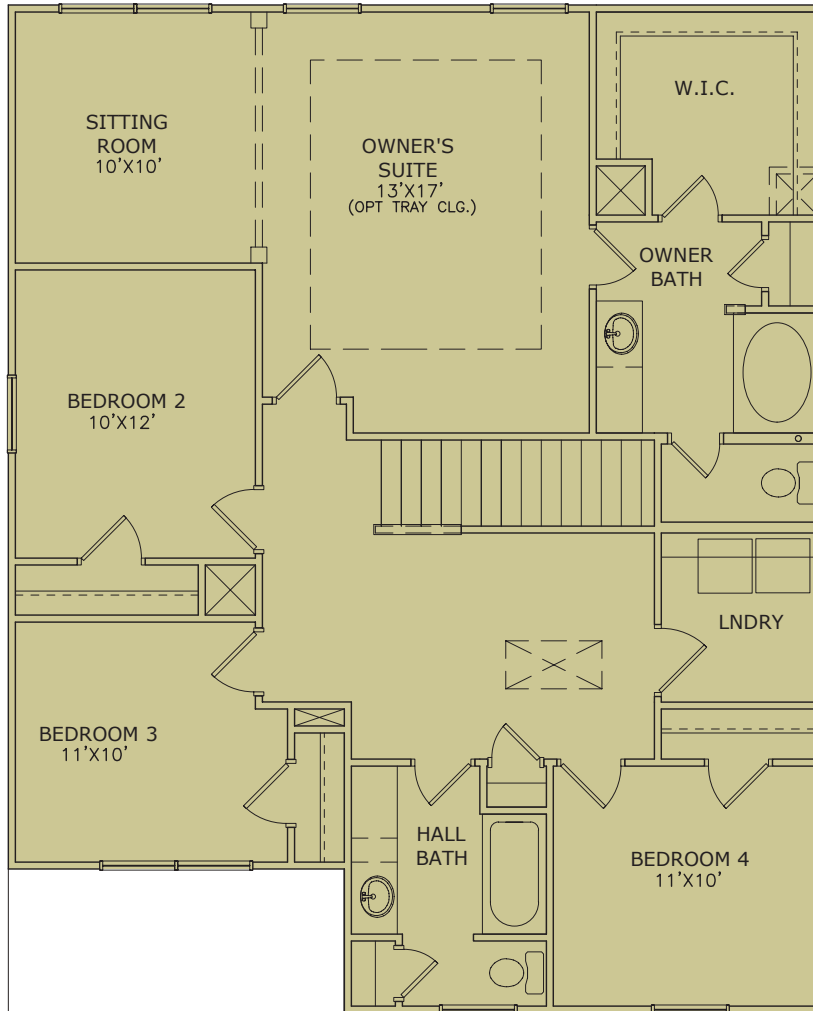

The McPherson

4 Bedrooms • 2.5 Baths • 2,234 Square Feet

QUALITY | INTEGRITY | VALUE

The McPherson

4 Bedrooms • 2.5 Baths • 2,234 Square Feet

FIRST FLOOR PLAN

QUALITY | INTEGRITY | VALUE

The McPherson

4 Bedrooms • 2.5 Baths • 2,234 Square Feet

SECOND FLOOR PLAN

QUALITY | INTEGRITY | VALUE

The McPherson

4 Bedrooms • 2.5 Baths • 2,234 Square Feet

PREFAB SHOWER ONLY
60X36

GARDEN TUB 60X42
AND SEPARATE PREFAB
SHOWER 42X36

GARDEN TUB 60X42
AND SEPARATE SHOWER –
WALL TILE & 42X42 PAN

SHOWER ONLY
WALL TILE & 60X42 PAN

60X42 SHOWER ONLY
WALL TILE W/ZERO ENTRY
ON SLAB

QUALITY | INTEGRITY | VALUE