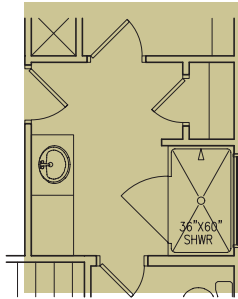

4 Bedrooms • 2.5 Baths • 2,234 Square Feet

SECOND FLOOR PLAN

QUALITY | INTEGRITY | VALUE

The McPherson

4 Bedrooms • 2.5 Baths • 2,234 Square Feet

PREFAB SHOWER ONLY
60X36

GARDEN TUB 60X42
AND SEPARATE PREFAB
SHOWER 42X36

GARDEN TUB 60X42
AND SEPARATE SHOWER –
WALL TILE & 42X42 PAN

SHOWER ONLY
WALL TILE & 60X42 PAN

60X42 SHOWER ONLY
WALL TILE W/ZERO ENTRY
ON SLAB

QUALITY | INTEGRITY | VALUE