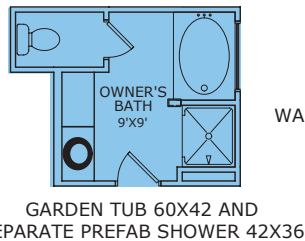

The Greenbrier

3-4 Bedrooms • 2.5 Baths • 2,171 Square Feet

QUALITY | INTEGRITY | VALUE

The Greenbrier

3-4 Bedrooms • 2.5 Baths • 2,171 Square Feet

QUALITY | INTEGRITY | VALUE

The Greenbrier

3-4 Bedrooms • 2.5 Baths • 2,171 Square Feet

SECOND FLOOR PLAN "A D G"

SECOND FLOOR PLAN "A D G"

OPT OWNER'S BATH
DOUBLE BOWL VANITY

QUALITY | INTEGRITY | VALUE