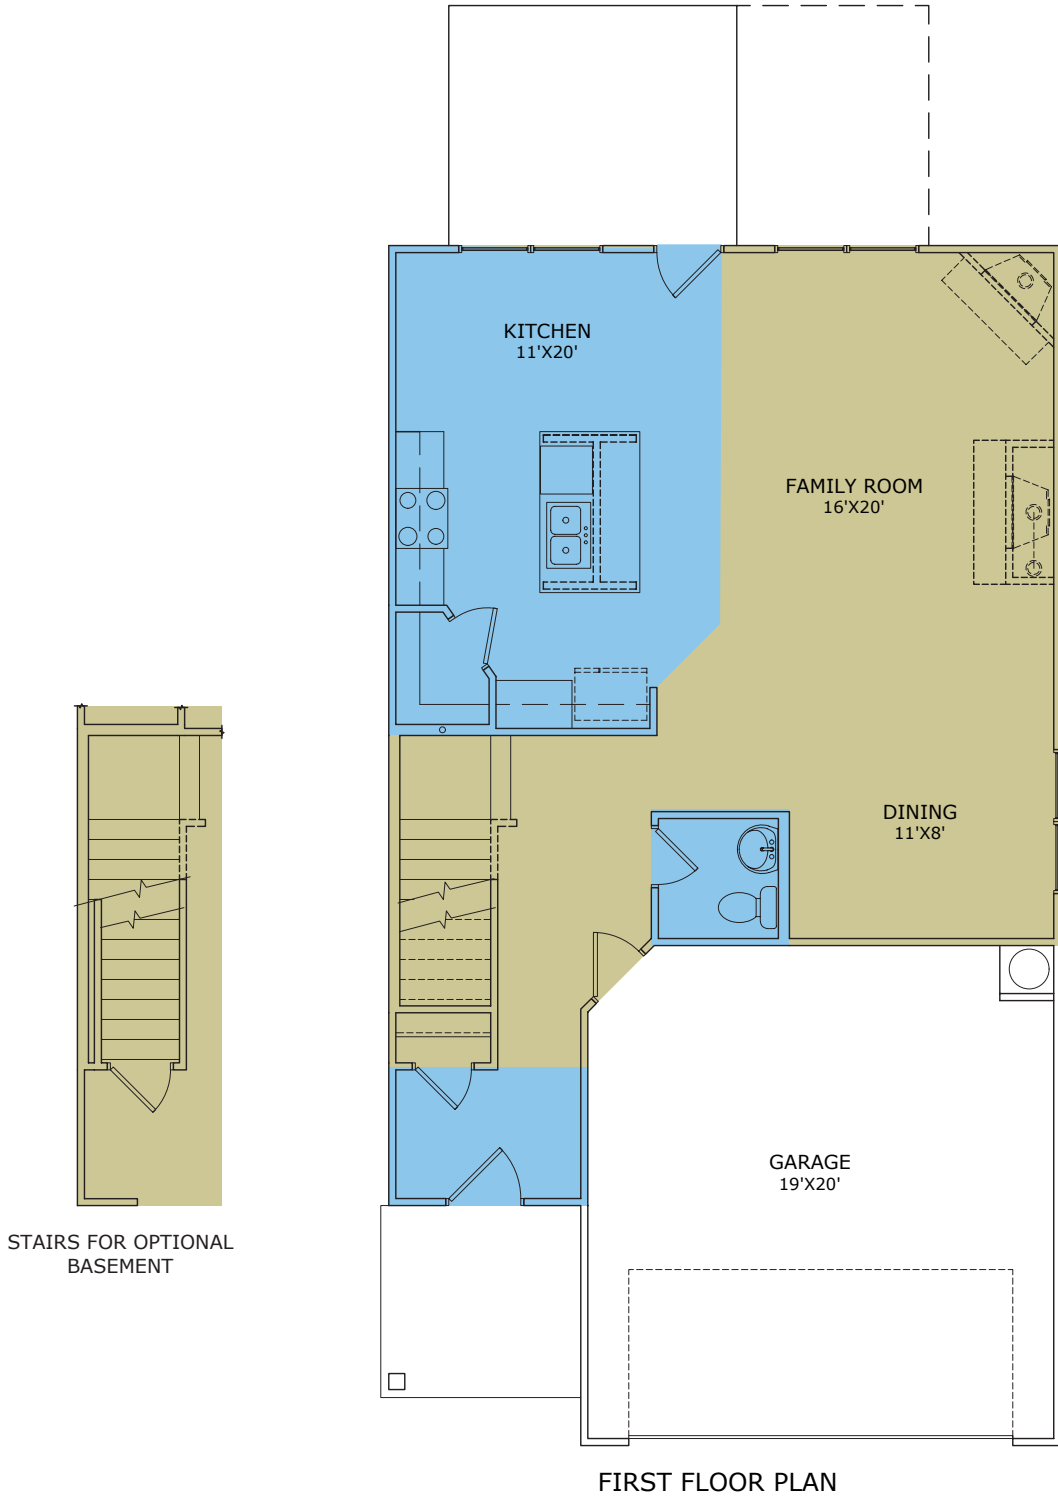

The Greenbrier

3-4 Bedrooms • 2.5 Baths • 2,171 Square Feet

QUALITY | INTEGRITY | VALUE

The Greenbrier

3-4 Bedrooms • 2.5 Baths • 2,171 Square Feet

QUALITY | INTEGRITY | VALUE

The Greenbrier

3-4 Bedrooms • 2.5 Baths • 2,171 Square Feet

SECOND FLOOR PLAN "A D G"

SECOND FLOOR PLAN "A D G"

OPT OWNER'S BATH
DOUBLE BOWL VANITY

QUALITY | INTEGRITY | VALUE