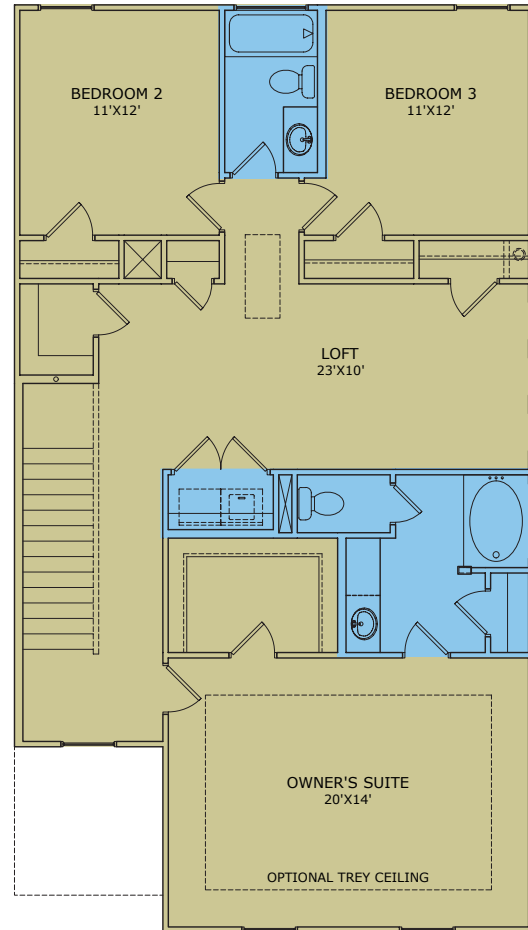

The Greenbrier

3-4 Bedrooms • 2.5 Baths • 2,171 Square Feet

QUALITY | INTEGRITY | VALUE

The Greenbrier

3-4 Bedrooms • 2.5 Baths • 2,171 Square Feet

QUALITY | INTEGRITY | VALUE

The Greenbrier

3-4 Bedrooms • 2.5 Baths • 2,171 Square Feet

SECOND FLOOR PLAN "A D G"

SECOND FLOOR PLAN "A D G"

OPT OWNER'S BATH
DOUBLE BOWL VANITY

QUALITY | INTEGRITY | VALUE