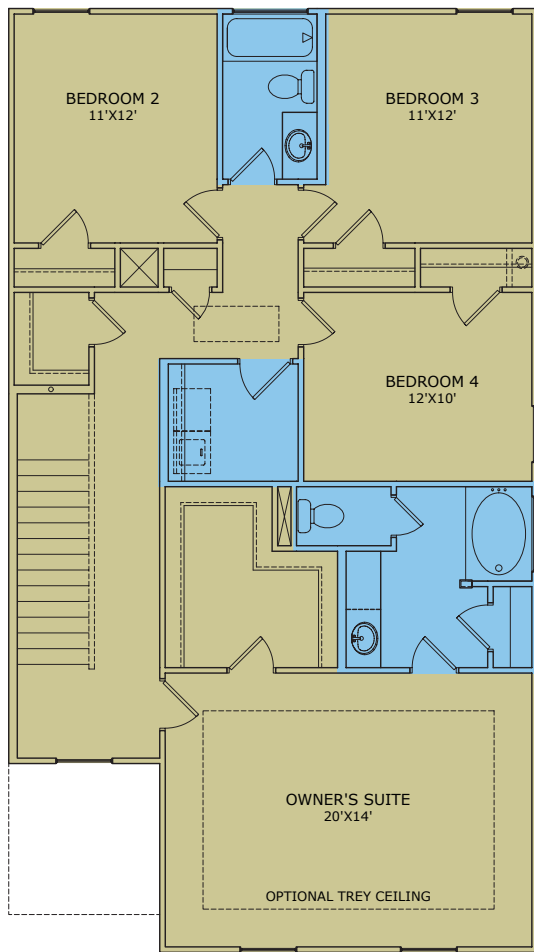

The Greenbrier

3-4 Bedrooms • 2.5 Baths • 2,171 Square Feet

QUALITY | INTEGRITY | VALUE

The Greenbrier

3-4 Bedrooms • 2.5 Baths • 2,171 Square Feet

QUALITY | INTEGRITY | VALUE

The Greenbrier

3-4 Bedrooms • 2.5 Baths • 2,171 Square Feet

SECOND FLOOR PLAN "A D G"

SECOND FLOOR PLAN "A D G"

OPT OWNER'S BATH
DOUBLE BOWL VANITY

QUALITY | INTEGRITY | VALUE