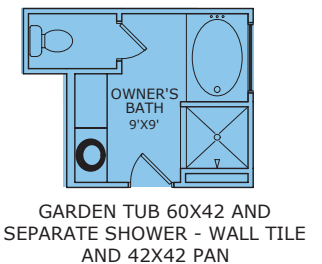

The Greenbrier

3-4 Bedrooms • 2.5 Baths • 2,171 Square Feet

QUALITY | INTEGRITY | VALUE

The Greenbrier

3-4 Bedrooms • 2.5 Baths • 2,171 Square Feet

QUALITY | INTEGRITY | VALUE

The Greenbrier

3-4 Bedrooms • 2.5 Baths • 2,171 Square Feet

SECOND FLOOR PLAN "A D G"

SECOND FLOOR PLAN "A D G"

OPT OWNER'S BATH
DOUBLE BOWL VANITY

QUALITY | INTEGRITY | VALUE