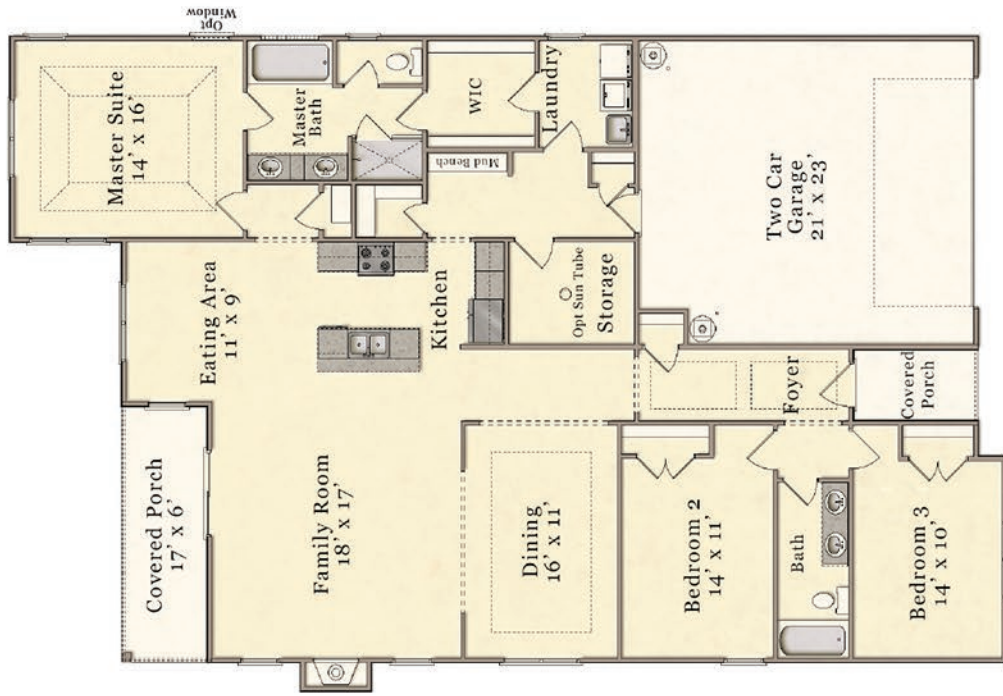

THE CALDWELL

CLASSIC KS COLLECTION

SQUARE FEET: 2,135

BEDROOMS: 3

BATHROOMS: 2

McKee Homes
109 Hay Street, Suite 301 • Fayetteville, NC 28301
Sales: 910-672-7296 • Main Office: 910-475-7100
sales@mckeehomesnc.com • www.McKeeHomesNC.com

These plans are for marketing purposes only. Square footage and dimensions may vary and are not guaranteed. Specific features and options vary from home to home and from one community to another. We reserve the right to substitute equipment, materials and appliances with items of equal or higher value at our own discretion. Floor plans are the copyright protected property of McKee Homes. © 2018 McKee Homes. All rights reserved. v18.2

FIRST FLOOR

Approx. 2,135 Sq. Ft.

FIRST FLOOR OPTIONS