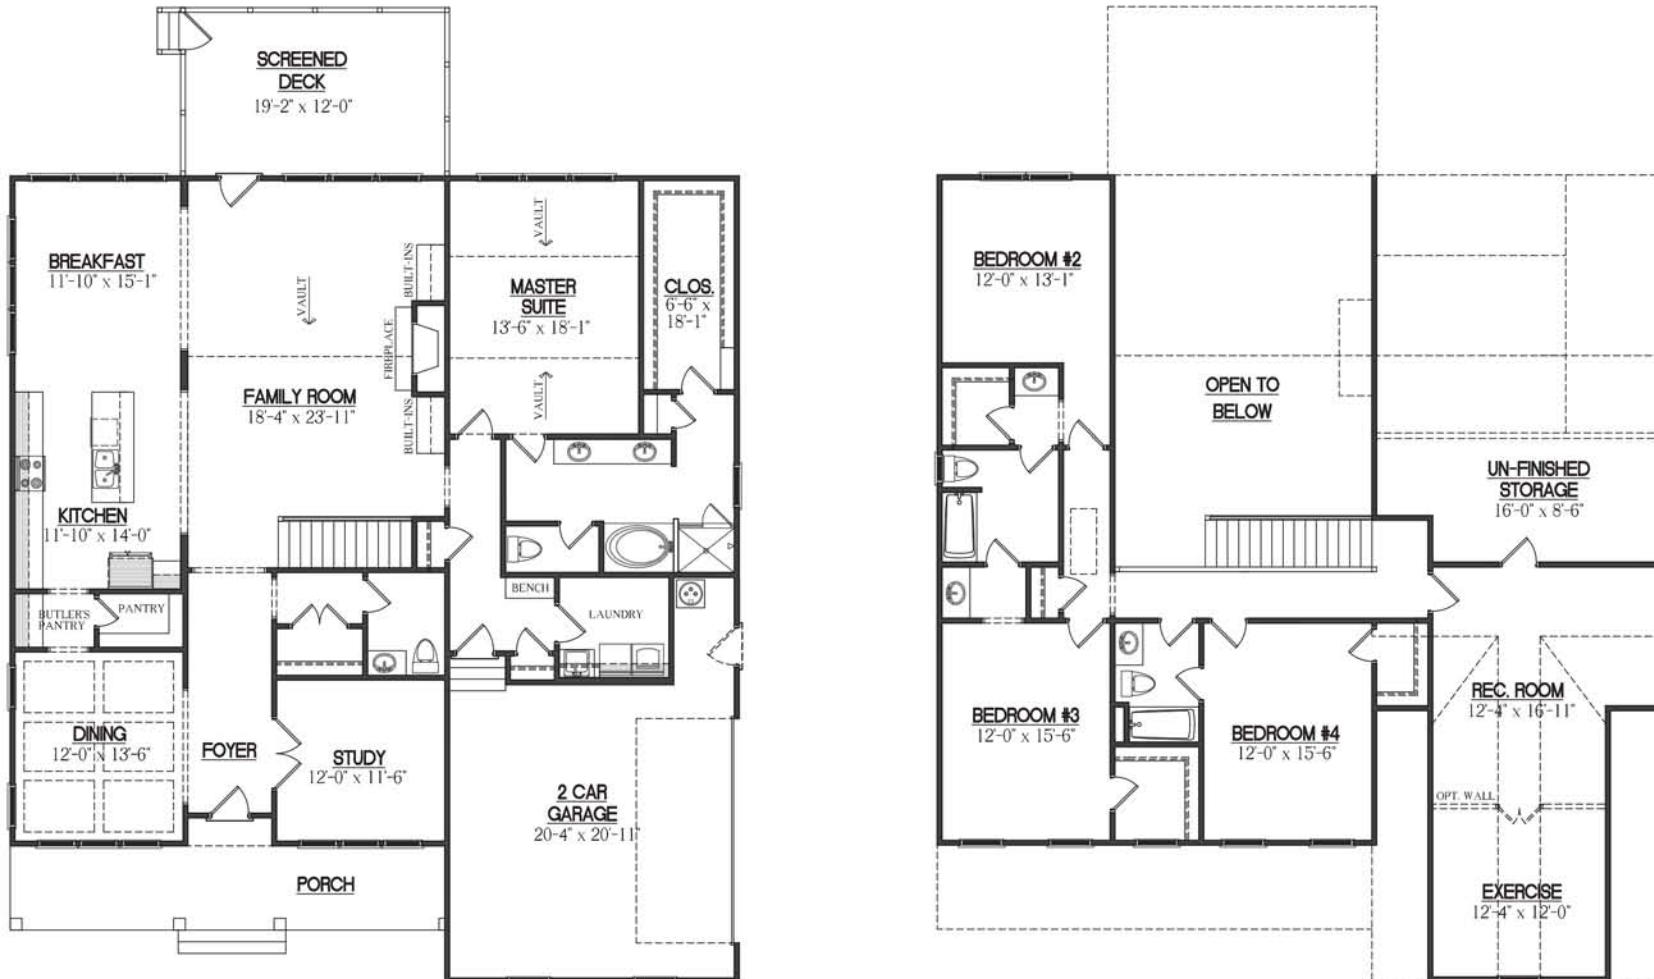

Bridgeport

3,648 Sq.Ft. / 4 Bedrooms / 3.5 Baths / Master Bedroom & Study on 1st Floor

TAFT WOODS
East

Elevation A - Front Load Garage

Elevation B

Elevation A

Elevation C

LEGACY
CUSTOM HOMES

Effective for all contracts after: 12/2012 Seller's Initials _____ Buyer(s) Initials _____

Bridgeport

3,648 Sq.Ft. / 4 Bedrooms / 3.5 Baths / Master Bedroom & Study on 1st Floor

TAFT WOODS East

LEGACY
CUSTOM HOMES