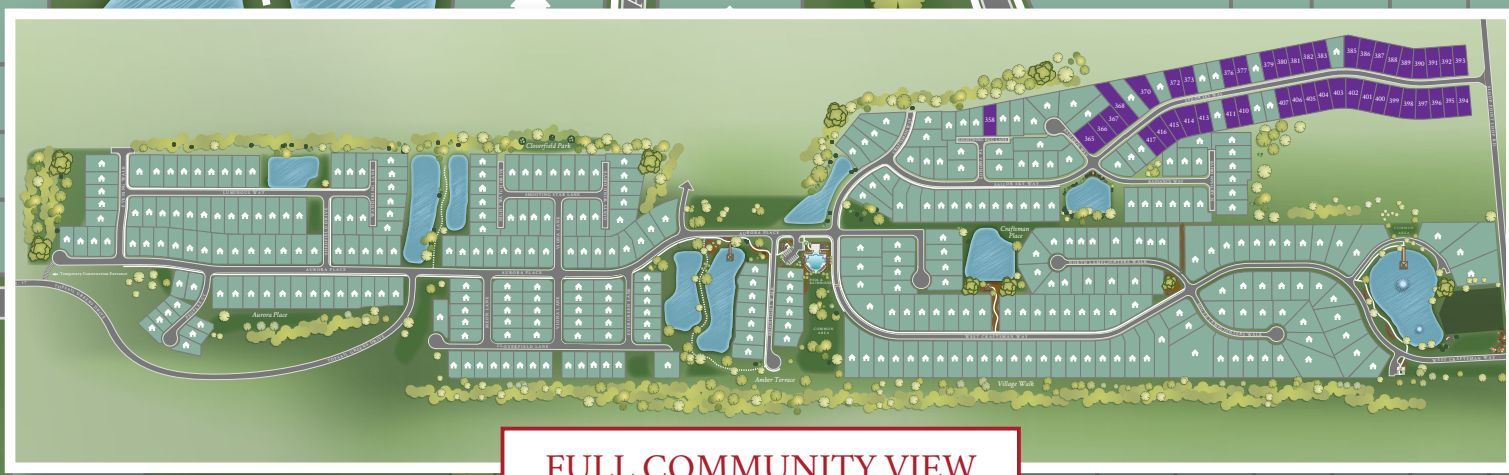

WYND WATER

MASTER SITE PLAN

ROBUCK HOMESITES

MODEL HOME
ROBUCK HOMES
Since 1936

North Entrance
Now Open

5 minutes to Boat Access
15 minutes to Topsail Beach

POOL & PAVILION

POOL & BATHHOUSE

Craftsman Place

COMMON AREA

FULL COMMUNITY VIEW