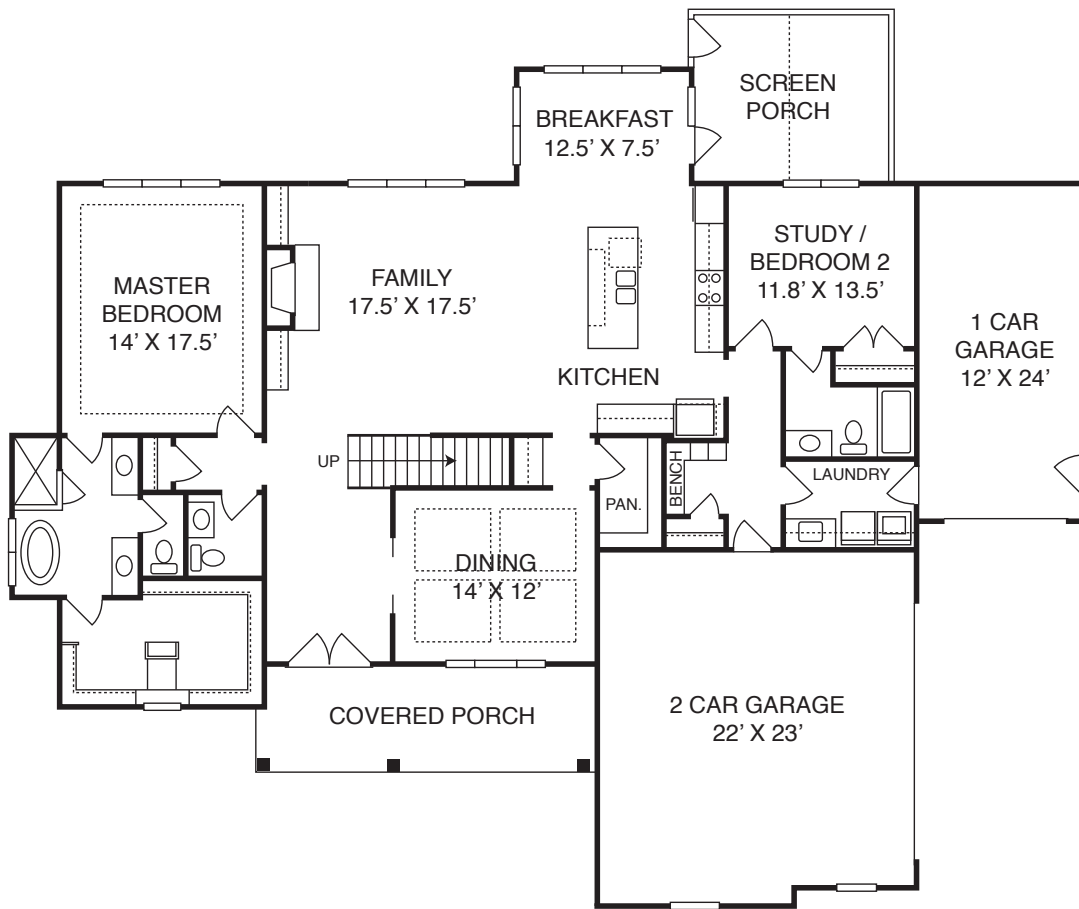

Poythress Construction Co., Inc.

The Farmington II