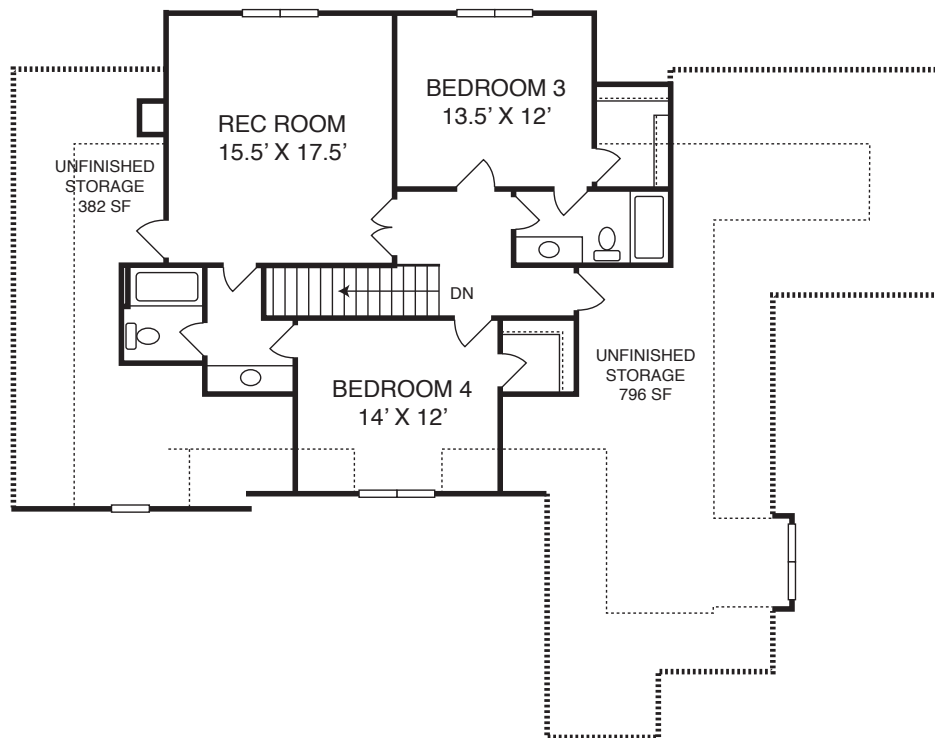

Poythress Construction Co., Inc.

The Farmington II